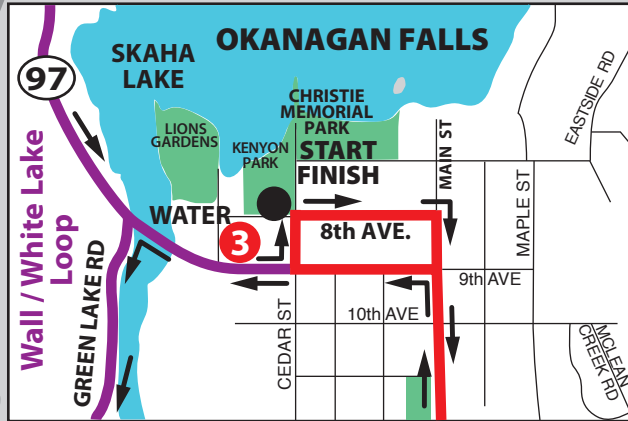

DAY 2 BIKE COURSE 175 KM

CANADA

Return to OK Falls
via Hwy 97
After completing
two full loops

Black Sage
2 Loops
via Sawmill Rd

Osoyoos
Turnaround

AID STATIONS

- 1: Osoyoos 41.5 KM
- 2: Haynes Ranch 89 KM
- 3: Race Precinct 124 KM
- 4: Wall / White Lake 145 KM
- 5: Finish 175 KM