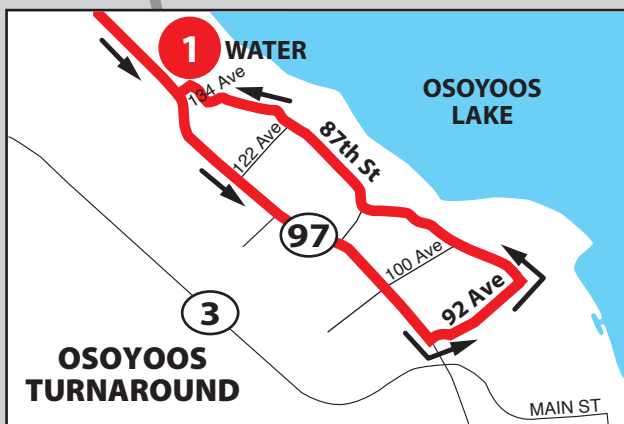

DAY 2 BIKE COURSE 175 KM

CANADA

Return to OK Falls
via Hwy 97
After completing
two full loops

Black Sage
2 Loops
via Sawmill Rd

Osoyoos
Turnaround

AID STATIONS

- 1: Osoyoos 41.5 KM
- 2: Haynes Ranch 89 KM
- 3: Race Precinct 124 KM
- 4: Wall / White Lake 145 KM
- 5: Finish 175 KM